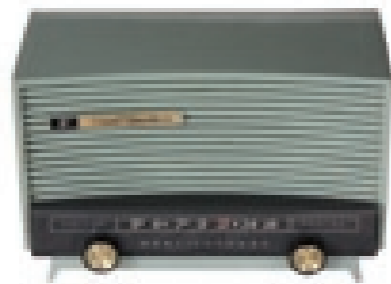

Philippa Blair, Hybrid Diptych, Oil on Canvas, 202 x 101cm, 1996

Charles Leslie (c.1835-1890 - British)
Highland Landscape with Lake, Oil on Canvas, 1883, 20 x 58cm
Signed and Dated

Octavious Clark (1850 - 1921 - British)
English country Scene, Oil on Canvas,
49 x 74cm Signed

Something Different - A collection of designer valve radios 1930s - 1950s

Admiral 1930s Palm Tree Travel radio finished with Brass accoutrements and faux crocodile skin.

Classic 1950s **Westinghouse** green plastic valve radio.

Stylish **motorola** brown bakelite valve radio, c.1930s - superb condition.

www.warwickhenderson.co.nz

A collection of pottery and ceramics

Newton Pottery - Sydney, Australia
A fine blue and brown glazed vase by Newton pottery Sydney c. 1920
Height: 21cm